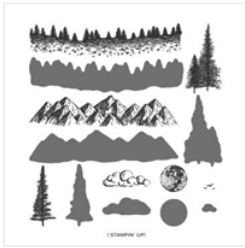

Supply List

Place Order

kthomas309@zoominternet.net

[Mountain Air
Photopolymer
Stamp Set \(En\) -
151610](#)

Price: \$20.00

[Majestic Mountain
Dies - 151608](#)

Price: \$36.00

[Balmy Blue 8-1/2"
X 11" Cardstock -
146982](#)