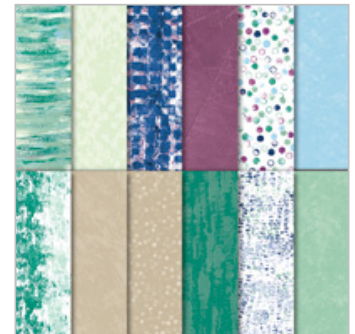

147114

\$7.50

Sahara Sand 8-1/2" X
11" Cardstock

121043

\$8.50

Tranquil Tide 8-1/2" X
11" Cardstock

144246

\$8.50

Night Of Navy 8-1/2"
X 11" Cardstock

100867

\$8.50

Tranquil Textures
Designer Series

Paper

146331

\$11.00

Supply List