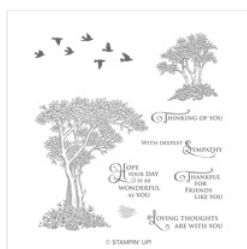

Supply List

Mary Anne Cowan
1-613-831-1252
Maryannecowan@gmail.com
www.maryannecowan.com

[Golden Afternoon Cling Stamp Set - 148772](#)

Price: \$29.00

[Happiness Blooms 12" X 12" \(30.5 X 30.5 Cm\) Designer Series Paper - 148795](#)

Price: \$15.00

[Lovely Lipstick 8-1/2 X 11" Cardstock - 146970](#)

Price: \$12.00

[Whisper White 8-1/2 X 11" Cardstock - 100730](#)

Price: \$13.25

[Daffodil Delight 8-1/2 X 11" Cardstock - 119683](#)

Price: \$20.00