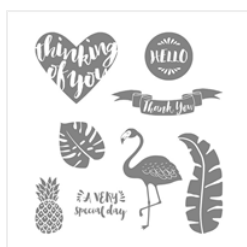

Price: \$16.00

[Tutti-Frutti 6" X 6"
\(15.2 X 15.2 Cm\)
Designer Series
Paper - 145606](#)

Price: \$10.00

[Tutti-Frutti
Adhesive-Backed
Sequins - 145609](#)

Price: \$7.00

[Pool Party 8-1/2" X
11" Cardstock -
122924](#)

Price: \$14.00

[Pop Of Paradise
Clear-Mount
Stamp Set -
141581](#)

Price: \$19.00

[Tutti-Frutti Washi
Tape - 145610](#)

Price: \$8.00

[Many Marvelous
Markers - 131264](#)

Price: \$110.00

[Stitched Shapes
Dies - 145372](#)