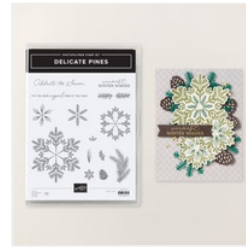

[Delicate Pines Photopolymer Stamp Set (English) - 166067](#)

Price: $24.00