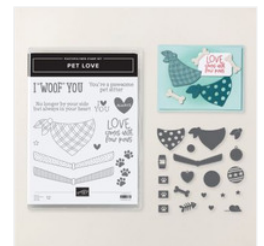

Price: \$12.00

[Lovely Florals Scrapbooking Workshop Kit \(English\) - 166796](#)

Price: \$38.00

[Lovely Florals Photopolymer Stamp Set \(English\) - 166797](#)

Price: \$20.00

[Lovely Florals 12" X 12" \(30.5 X 30.5 Cm\) Two-Tone Cardstock - 166799](#)

Price: \$12.00

[Lovely Florals Designer Series Paper & Sticker Sheet \(English\) - 167362](#)

Price: \$17.00

[Spooky Sweet Specialty Designer Series Paper & Sticker Sheet \(English\) - 167365](#)

Price: \$21.00

[Pet Love Bundle \(English\) - 166032](#)

Price: \$45.00

Supply List

Lynda Wilson
3193255544

lynda.sue.wilson2@gmail.com
lyndawilson.stampinup.net

[Pet Love Photopolymer Stamp Set \(English\) - 166025](#)

Price: \$19.00