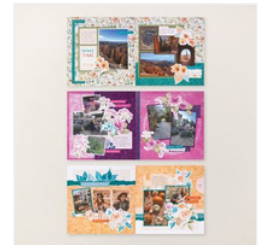

Price: \$22.00

[Sweet Halloween Scrapbooking Workshop Kit \(English\) - 166792](#)

Price: \$36.00

[Sweet Halloween Photopolymer Stamp Set \(English\) - 166793](#)

Price: \$20.00

[Sweet Halloween 12" X 12" \(30.5 X 30.5 Cm\) Two-Tone Cardstock - 166795](#)

Price: \$12.00

[Lovely Florals Scrapbooking Workshop Kit \(English\) - 166796](#)

Price: \$38.00

[Lovely Florals Photopolymer Stamp Set \(English\) - 166797](#)

Price: \$20.00

[Lovely Florals 12" X 12" \(30.5 X 30.5 Cm\) Two-Tone Cardstock - 166799](#)