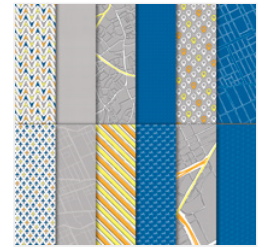

Supply List

Melanie Sicker

info@kideosos-stempelwelt.de

www.kideosos-stempelwelt.de

[Nature's Poem
Designer Series
Paper - 146338](#)

Price: 13,25 €

[Twinkle Twinkle
Designer Series
Paper - 146284](#)

Price: 13,25 €

[Under The
Mistletoe Designer
Series Paper -
146921](#)

Price: 13,25 €

[Animal Expedition
Designer Series
Paper - 146902](#)

Price: 13,25 €

[Best Route
Designer Series
Paper - 146897](#)

Price: 13,25 €

[Petal Promenade
Designer Series
Paper - 146913](#)