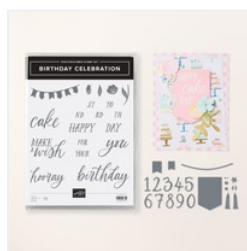

# Supply List

Glenda Calkins  
616-340-2406

[glenda@thestampcamp.com](mailto:glenda@thestampcamp.com)

<https://stamp1.ink/shop>

[Wildflower Birthday  
12" X 12" \(30.5 X  
30.5 Cm\) Specialty  
Designer Series  
Paper - 164591](#)

Price: \$16.50

[Birthday  
Celebration Bundle  
\(English\) - 164599](#)

Price: \$41.25

[Stylish Shapes  
Dies - 159183](#)

Price: \$30.00

[Basic White 8-1/2"  
X 11" Cardstock -  
166780](#)

Price: \$14.00

[Blueberry Bushel  
8-1/2" X 11"  
Cardstock -  
146968](#)

Price: \$14.00

[Peach Pie 8-1/2" X  
11" Cardstock -  
163799](#)

Price: \$14.00

[Pretty In Pink 8-  
1/2" X 11"  
Cardstock -  
163793](#)

Price: \$14.00