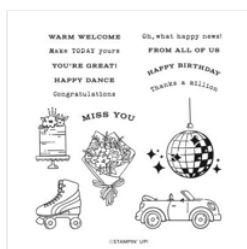

Supply List

Peggy Noe

peggy@prettypapercards.com

<http://prettypapercards.com>

[Curved Occasions
Photopolymer
Stamp Set
\(English\) - 162269](#)

Price: \$20.00

[Basic White 8-1/2"
X 11" Cardstock -
159276](#)