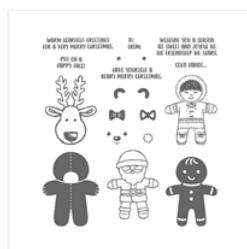

Supply List

Christy Fulk

christyfulk@createwithchristy.com

<https://www.createwithchristy.com/>

[Cookie Cutter
Christmas
Photopolymer
Bundle - 143493](#)

Price: \$35.00

[Cookie Cutter
Christmas
Photopolymer
Stamp Set -
142043](#)