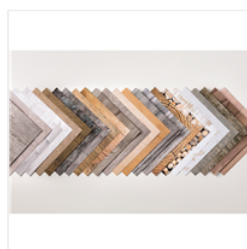

# Supply List

Tiffany Horton-Allen  
757-404-6806

[creativemeasures@cox.net](mailto:creativemeasures@cox.net)

<http://creativemeasuresbytiffany.blogspot.com/>

[At Home With You  
Photopolymer  
Stamp Set -  
143681](#)

Price: \$26.00

[Wood Textures  
Designer Series  
Paper Stack -  
144177](#)

Price: \$11.00

[Whisper White 8-  
1/2" X 11"  
Cardstock -  
100730](#)

Price: \$9.75

[Soft Suede Classic  
Stampin' Pad -  
126978](#)