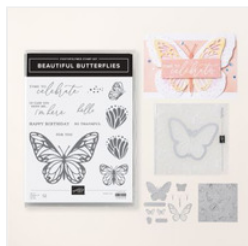

Price: \$12.50

[Basic White 8-1/2" X 11" Thick Cardstock - 159229](#)

Price: \$17.00

[Basic Gray 8-1/2" X 11" Cardstock - 121044](#)

Price: \$14.00

[Poppy Parade 8-1/2" X 11" Cardstock - 119793](#)

Price: \$14.00

[Basic White 8-1/2" X 11" Cardstock - 166780](#)

Price: \$14.00

[Azure Afternoon 8-1/2" X 11" Cardstock - 161719](#)

Price: \$14.00

[Window Sheets - 142314](#)

Price: \$5.00

[Mini Alphabet Dies - 162934](#)

Price: \$31.00

[Azure Afternoon Classic Stampin' Pad - 161663](#)

Price: \$11.00

[Beautiful Butterflies Bundle \(English\) - 164615](#)

Price: \$59.25

[Beautiful Bokeh 6" X 6" \(15.2 X 15.2 Cm\) Designer Series Paper - 164607](#)

Price: \$12.50

[Calypso Coral 8-1/2" X 11" Cardstock - 122925](#)

Price: \$14.00

[Basic Black 8-1/2" X 11" Cardstock - 121045](#)

Price: \$14.00

[Eyelet 3D Embossing Folder - 163414](#)

Price: \$10.00

Band Stand Pop Up Card