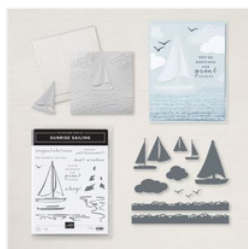

Band Stand Pop Up Card

Supply List

Patti Dolan

patti@pspapercrafts.com

www.pspapercrafts.com

[Sunrise Sailing Bundle \(English\) - 165497](#)

Price: \$50.25

[Thoughtful Journey 6" X 6" \(15.2 X 15.2 Cm\) Designer Series Paper - 163303](#)

Price: \$12.50

[Basic White 8-1/2" X 11" Thick Cardstock - 159229](#)

Price: \$17.00

[Basic Gray 8-1/2" X 11" Cardstock - 121044](#)

Price: \$14.00

[Poppy Parade 8-1/2" X 11" Cardstock - 119793](#)

Price: \$14.00