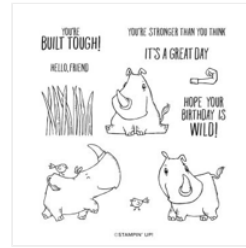

[Rhino Ready Cling Stamp Set (English)](#) - 160959

Price: $24.00