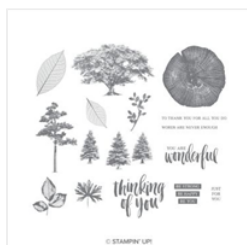

Price: £10.25

[Calypso Coral  
Classic Stampin'  
Pad - 147101](#)

Price: £10.25

[Grapefruit Grove  
Classic Stampin'  
Pad - 147142](#)

Price: £7.00

[Stitched Shapes  
Dies - 145372](#)

Price: £28.00

[Rooted In Nature  
Cling Stamp Set  
\(En\) - 148217](#)