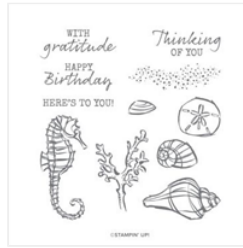

[Seaside Notions
Cling Stamp Set
(En) - 149278](#)

Price: $23.00