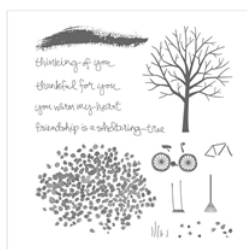

Supply List

Barbara Lash

508.958.8371

bewlaba@verizon.net

www.stampingwithbarbara.com

[Sheltering Tree
Photopolymer
Stamp Set -
137163](#)

Price: \$25.00

[Whisper White
Solid Baker's
Twine - 124262](#)