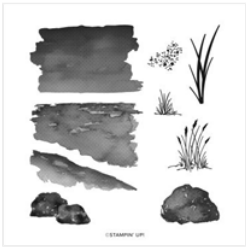

# Supply List

Kim Quade  
4026177955

[kimgskards@gmail.com](mailto:kimgskards@gmail.com)  
[www.kimplayswithpaper.com](http://www.kimplayswithpaper.com)

Oceanfront  
Photopolymer  
Stamp Set -  
157862

Price: \$22.00

Cactus Cuties  
Photopolymer  
Stamp Set -  
158056

**Sale: \$11.90**  
Price: \$17.00

Friends Are Like  
Seashells  
Photopolymer  
Stamp Set  
(English) - 158203

Price: \$26.00

Paradise Palms  
Bundle - 157719