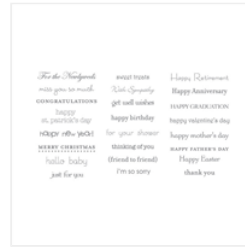

Supply List

Elizabeth Gross
lillylovespaper@gmail.com
lillylovespaper.blogspot.com.au

[Soft Suede
Cardstock A4 -
119982](#)

Price: \$16.25

[Early Espresso
Stampin' Write
Marker - 119680](#)

Price: \$5.95

[Early Espresso
Core'Dinations 12"
X 12" Card Stock -
127848](#)

Price: \$11.95

[Teeny Tiny
Sentiments Wood
Stamp Set -
130042](#)

Price: \$64.00

[Gorgeous Grunge
Wood-Mount
Stamp Set -
130514](#)

Price: \$43.00

[Envelope Punch
Board - 133774](#)

Price: \$32.00