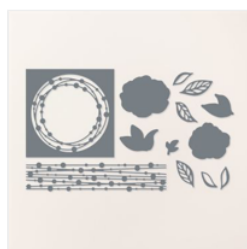

[Irresistible Blooms Dies - 161149](#)

Price: $35.00