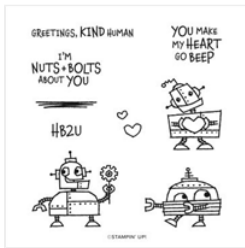

Handmade Valentine Robot Card

Supply List

Angie Pyjas

817-975-3141

stampingwithmore@gmail.com

<http://www.stampingwithmore.com>

[Nuts & Bolts Cling Stamp Set - 157650](#)

Price: \$21.00