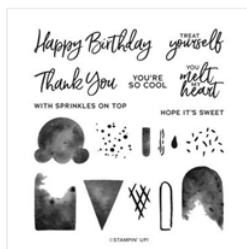

# Supply List

Peggy Noe

[peggy@pretypapercards.com](mailto:peggy@pretypapercards.com)

<http://pretypapercards.com>

[Sweet Ice Cream  
Photopolymer  
Stamp Set  
\(English\) - 158224](#)

Price: \$17.00

[Ice Cream Cone  
Builder Punch -  
154241](#)