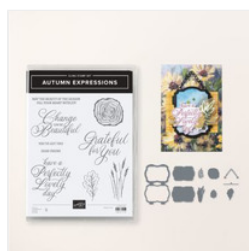

Supply List

Peggy Noe

peggy@prettypapercards.com

<http://prettypapercards.com>

[Autumn Expressions Bundle \(English\) - 164056](#)

Price: \$51.25

[Basic White 8-1/2" X 11" Cardstock - 159276](#)

Price: \$13.00

[Copper Clay 8-1/2" X 11" Cardstock - 161721](#)

Price: \$11.50

[Naturally Gilded 12" X 12" \(30.5 X 30.5 Cm\) Specialty Designer Series Paper - 161639](#)

Price: \$10.00

[Pumpkin Pie 8-1/2" X 11" Cardstock - 105117](#)