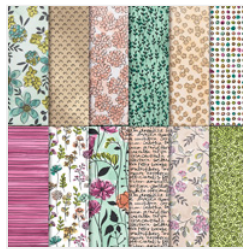

Supply List

Lori Schwindt
414-510-5978

Like2stamp@aol.com

Lori's Inkin' Stories

Love What You Do
Photopolymer
Stamp Set -
148042

Price: \$21.00

Rich Razzleberry
1/4" (6.4 Mm)
Velvet Ribbon -
147016

Price: \$8.00

Share What You
Love Specialty
Designer Series
Paper - 146926

Price: \$27.00

Whisper White 8-
1/2" X 11"
Cardstock -
100730

Price: \$9.75

Mint Macaron 8-
1/2" X 11"
Cardstock -
138337

Price: \$9.25

Rich Razzleberry
8-1/2" X 11"
Cardstock -
115316