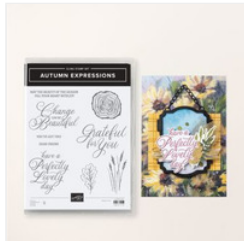

[Autumn Expressions Cling Stamp Set (English) - 164174](#)

Sale: $15.00

Price: ~~$25.00~~