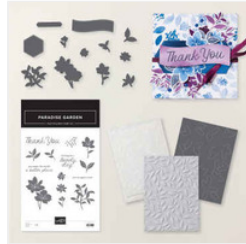

Paradise Garden Diagonal Gate Fold card

Supply List

Susie Wood
(641) 660-2537

ds52wood@gmail.com

www.susiewood.stampinup.net

[Stampin' Cut & Emboss Machine - 149653](#)

Price: \$140.00

[Paradise Garden Bundle \(English\) - 167121](#)

Price: \$61.00

[Paradise Garden Hybrid Embossing Folder - 167120](#)

Price: \$44.00

[Paradise Garden Photopolymer Stamp Set \(English\) - 167114](#)

Price: \$24.00

[Floral Charm 12" X 12" \(30.5 X 30.5 Cm\) Designer Series Paper - 166125](#)