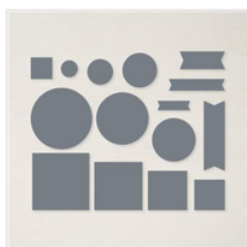

**Sale: \$10.35**  
 Price: \$11.50

[Berry Burst 8-1/2"  
X 11" Cardstock -  
144243](#)

**Sale: \$10.35**  
 Price: \$11.50

[Basic White 8-1/2"  
X 11" Cardstock -  
159276](#)

**Sale: \$11.70**  
 Price: \$13.00

[Blueberry Bushel  
Classic Stampin'  
Pad - 147138](#)

**Sale: \$8.10**  
 Price: \$9.00

[Stylish Shapes  
Dies - 159183](#)

Price: \$30.00

[Share A Milkshake  
Dies - 160395](#)

**Sale: \$15.00**  
 Price: \$30.00