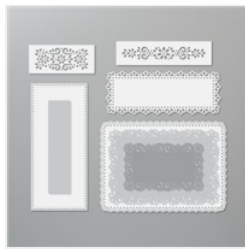

Supply List

Patti Dolan

patti@pspapercrafts.com

www.pspapercrafts.com

[Field Of Flowers
Photopolymer
Stamp Set -
152589](#)

Price: \$17.00

[Ornate Layers
Dies - 152726](#)

Price: \$37.00

[Meadow Moments
Embossing Folders
- 153126](#)

Price: \$8.00

[Just Jade 8-1/2" X
11" Cardstock -
153079](#)

Price: \$8.75

[Whisper White 8-
1/2" X 11"
Cardstock -
100730](#)

Price: \$9.75

[Garden Green
Classic Stampin'
Pad - 147089](#)