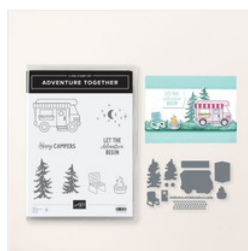

2025.1 Adventure Together Supply List

Judith Patterson
judith@judithpatterson.net
www.judithpatterson.net

[Adventure Together Bundle \(English\) - 164850](#)

Price: \$42.25

[Bloom Impressions 12" X 12" \(30.5 X 30.5 Cm\) Designer Series Paper - 164944](#)

Price: \$12.50

[Toadstool Gardens 6" X 6" \(15.2 X 15.2 Cm\) Designer Series Paper - 164942](#)

Price: \$12.50

[Blueberry Bushel 8-1/2" X 11" Cardstock - 146968](#)

Price: \$14.00

[Granny Apple Green 8-1/2" X 11" Cardstock - 146990](#)