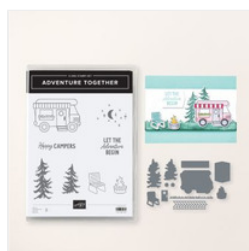

2025.1 Adventure Together Supply List

Judith Patterson
judith@judithpatterson.net
www.judithpatterson.net

[Adventure Together Bundle (English) - 164850](#)

Price: $42.25