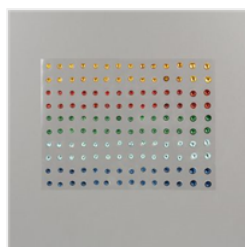

[Holiday
Rhinestone Basic
Jewels - 150457](#)

Price: $6.00