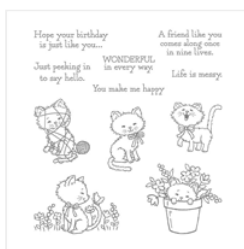

Supply List

Linda Fisher
336-260-2173

angelsofjoy@gmail.com

[Http://www.devotedstamper.com](http://www.devotedstamper.com)

[Bella & Friends
Clear-Mount
Stamp Sets -
141870](#)

Price: \$20.00

[Bella & Friends
Wood-Mount
Stamp Set -
141867](#)

Price: \$28.00

[Pretty Kitty Clear-
Mount Stamp Set -
141864](#)

Price: \$20.00

[Pretty Kitty Wood-
Mount Stamp Set -
141861](#)

Price: \$28.00

[Balmy Blue 8-1/2"
X 11" Cardstock -
146982](#)

Price: \$14.00