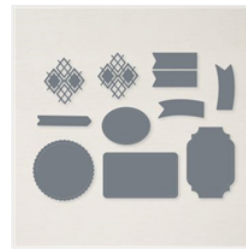

Price: \$49.50

[Gone Fishing Photopolymer Stamp Set \(English\) - 161535](#)

Price: \$21.00

[Gone Fishing Dies - 161541](#)

Price: \$34.00

[All That Dies - 159078](#)

Price: \$28.00

[Let's Go Fishing 12" X 12" \(30.5 X 30.5 Cm\) Designer Series Paper - 161534](#)