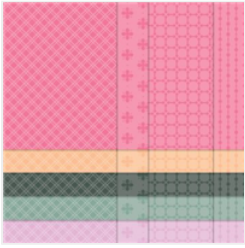

Supply List

Susan LaPanne
stampin2die4@gmail.com
www.stampin2die4.com

[2021-2023 In Color 6" X 6" \(15.2 X 15.2 Cm\) Designer Series Paper - 155641](#)

Price: \$11.50

[Inspired Thoughts Cling Stamp Set - 155536](#)

Price: \$19.00

[Polished Pink Classic Stampin' Pad - 155712](#)

Price: \$8.00

[Basic White Medium Envelopes - 159236](#)

Price: \$15.00

[Multipurpose Liquid Glue - 110755](#)

Price: \$6.50