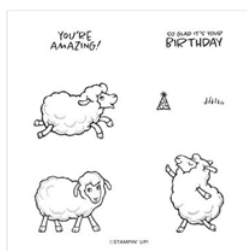

Supply List

Mary Blocher

360-509-7839

lennyandmary1@msn.com

www.maryblocher.stampinup.net

[Counting Sheep Cling Stamp Set (English) - 156591](#)

Price: $0.00