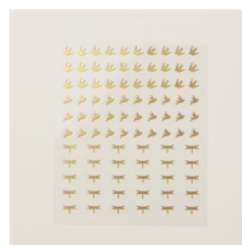

Pretty Peacock 8-  
1/2" X 11"  
Cardstock -  
150880

Price: \$11.50

Wild Wheat 8-1/2"  
X 11" Cardstock -  
161725

Price: \$11.50

Basic White 8-1/2"  
X 11" Cardstock -  
159276

Price: \$13.00

Pretty Peacock  
Classic Stampin'  
Pad - 150083

Price: \$9.00

Adhesive-Backed  
Dragonflies & Birds  
- 162743

Price: \$8.50

Pretty Peacock &  
Gold 3/8" (1 Cm)  
Metallic Ribbon -  
162588

Price: \$8.50

Mini Glue Dots -  
103683

Price: \$7.25

Stampin'  
Dimensionals -  
104430