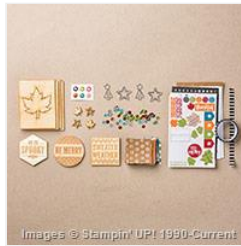

Supply List

Julie Kettlewell

julie.kettlewell@yahoo.com

www.thepaperhaven.stampinup.net

[Seasonal Snapshot 2015 Project Life Card Collection - 139651](#)

Price: £14.50

[Project Life Seasonal Snapshot 2015 Photopolymer Stamp Set - 139841](#)

Price: £14.00

[Seasonal Snapshot 2015 Project Life Accessory Pack - 139652](#)

Price: £11.75

[Variety Pack 1 12" X 12" \(30.5 X 30.5 Cm\) Project Life Photo Pocket Pages - 135294](#)

Price: £6.50

[Project Life Journaling Pens - 135304](#)

Price: £4.50

[White Stazon Pad And Refill - 106960](#)

Price: £11.00

[Project Life Corner Punch - 135346](#)

Price: £7.25