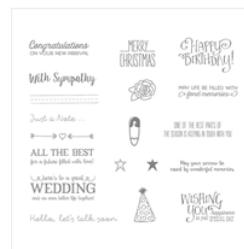

**Better Together
Clear-Mount
Stamp Set -
141736**

Price: $50.00