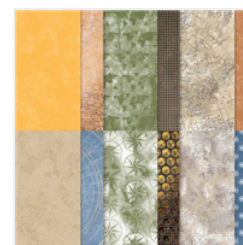

[World Of Good
Specialty Designer
Series Paper -
152491](#)

Price: $15.00