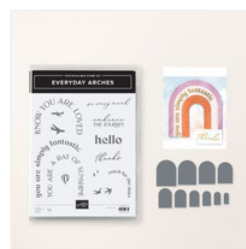

Supply List

Peggy Murwin

815-653-2216

peggymurwin@comcast.net

www.stampwithpeggy.com

[Mixed Florals Bundle - 164642](#)

Price: \$56.50

[Mixed Florals Photopolymer Stamp Set - 164639](#)

Price: \$24.00

[Mixed Florals Dies - 164641](#)

Price: \$39.00

[Everyday Arches Bundle \(English\) - 164630](#)

Price: \$45.00

[Everyday Arches Photopolymer Stamp Set \(English\) - 164623](#)

Price: \$21.00

[Everyday Arches Dies - 164629](#)

Price: \$29.00

[Beautiful Bokeh 6" X 6" \(15.2 X 15.2 Cm\) Designer Series Paper - 164607](#)

Price: \$12.50

[Basic White 8-1/2" X 11" Thick Cardstock - 159229](#)

Price: \$17.00