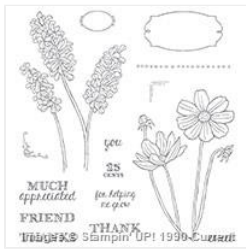

Supply List

Place Order
nicepeoplestamp@hotmail.com

[Helping Me Grow
Photopolymer
Stamp Set -
140764](#)

Price: \$32.00

[Mossy Meadow
Classic Stampin'
Pad - 133645](#)

Price: \$8.00

[Whisper White 8-
1/2" X 11"
Cardstock -
100730](#)

Price: \$13.25

[Mossy Meadow 8-
1/2" X 11"
Cardstock -
133676](#)

Price: \$20.00

[Botanical Gardens
Designer Series
Paper - 140583](#)

Price: \$13.75

[Botanical Gardens
Designer Vellum
Stack - 141019](#)

Price: \$0.00