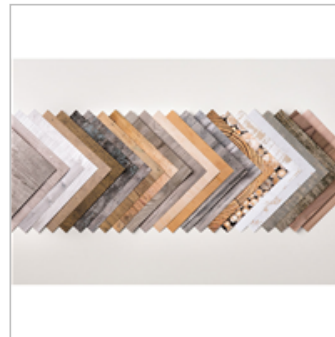

Waterfront
Photopolymer Stamp
Set
146386
\$17.00

Beautiful Day Clear-
Mount Stamp Set
145915
\$21.00

Pool Party Classic
Stampin' Pad
147107
\$7.50

Cajun Craze Classic
Stampin' Pad
147085
\$7.50

Tranquil Tide Classic
Stampin' Pad
147146
\$7.50

Crumb Cake Classic
Stampin' Pad
147116
\$7.50

Wood Textures
Designer Series
Paper Stack
144177
\$11.00

Very Vanilla 8-1/2" X
11" Thick Cardstock
144237
\$8.25

[Cajun Craze 8-1/2" X
11" Cardstock](#)

119684
\$8.75