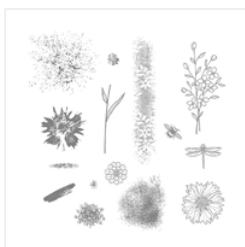

[Touches Of Texture Clear-Mount Stamp Set - 143251](#)

Price: $33.00