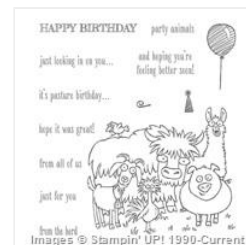

[Rich Razzleberry  
1/4" Cotton Ribbon  
- 134564](#)

Price: \$10.50

[Daffodil Delight  
1/4" Cotton Ribbon  
- 134559](#)

Price: \$10.50

[From The Herd  
Clear Stamp Set -  
138834](#)

Price: \$30.95

[From The Herd  
Photopolymer  
Stamp Set -  
137162](#)