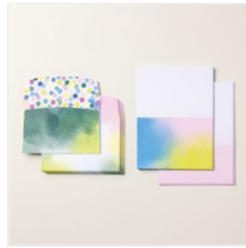

[Bright & Beautiful Memories & More Cards & Envelopes - 161753](#)

Price: $11.00