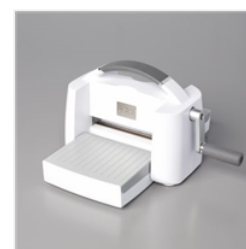

Price: \$10.50

[Highland Heather
8-1/2" X 11"
Cardstock -
146986](#)

Price: \$14.00

[Blackberry Bliss 8-
1/2" X 11"
Cardstock -
133675](#)

Price: \$14.00

[Basic White 8-1/2"
X 11" Cardstock -
159276](#)

Price: \$13.00

[Vellum 8-1/2" X
11" Cardstock -
101856](#)

Price: \$10.00

[Reach For The
Stars Dies -
161185](#)

Price: \$34.00

[So Refreshing
Dies - 161346](#)

Price: \$31.00

[Basics 3D
Embossing Folders
- 161598](#)

Price: \$30.00

[The Love Of
Spring Dies -
164396](#)

Price: \$12.00

[Purple Fine
Shimmer Gems -
162611](#)

Price: \$8.00

[Stampin' Cut &
Emboss Machine -
149653](#)

Price: \$140.00

Lovely Lavender Supples

Supply List