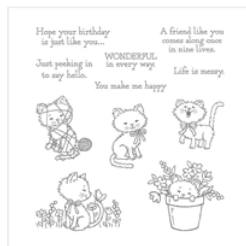

Price: \$26.00

[Bella & Friends Wood-Mount Stamp Set - 141867](#)

Price: \$28.00

[Pretty Kitty Wood-Mount Stamp Set - 141861](#)

Price: \$28.00

[Bella & Friends Clear-Mount Stamp Sets - 141870](#)

Price: \$20.00