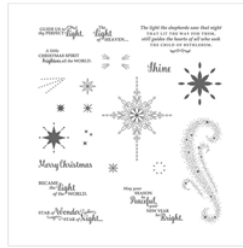

[Star Of Light](#)
[Photopolymer](#)
[Stamp Set -](#)
[142110](#)

Price: $26.00