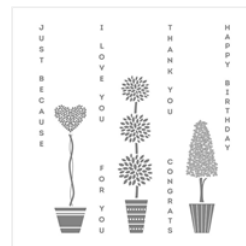

[Climbing Orchid Photopolymer Stamp Set - 143723](#)

Price: \$27.00

[Sitting Pretty Photopolymer Stamp Set - 146615](#)

Price: \$21.00

[Bike Ride Photopolymer Stamp Set - 143716](#)

Price: \$21.00

[Letter Board Messages Photopolymer Stamp Set - 146547](#)

Price: \$26.00

[Bella & Friends Wood-Mount Stamp Set - 141867](#)

Price: \$28.00

[Pretty Kitty Wood-Mount Stamp Set - 141861](#)

Price: \$28.00

[Bella & Friends Clear-Mount Stamp Sets - 141870](#)

Price: \$20.00

[Pretty Kitty Clear-Mount Stamp Set - 141864](#)

Price: \$20.00

[Vertical Greetings Wood-Mount Stamp Set - 141873](#)

Price: \$27.00

[Vertical Greetings Clear-Mount Stamp Set - 141876](#)

Price: \$19.00

[Lift Me Up Wood-Mount Stamp Set - 142893](#)