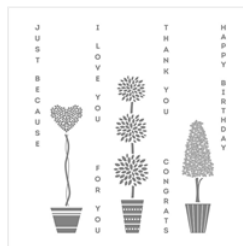

[Vertical Greetings Wood-Mount Stamp Set - 141873](#)

Price: $27.00