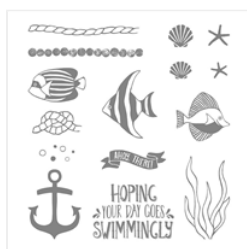

# Supply List

Elizabeth Gross  
[lillylovespaper@gmail.com](mailto:lillylovespaper@gmail.com)  
[lillylovespaper.blogspot.com.au](http://lillylovespaper.blogspot.com.au)

[Seaside Shore  
Wood-Mount  
Stamp Set -  
141622](#)