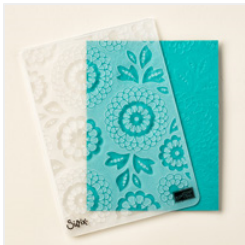

Supply List

Lisa Ann Bernard

(707) 513-7718

lisa@queenbcreations.net

<http://www.queenbcreations.net>

[Soft Suede 8-1/2" X 11" Cardstock - 115318](#)

Price: \$9.25

[Sahara Sand 8-1/2" X 11" Cardstock - 121043](#)

Price: \$9.25

[Very Vanilla 8-1/2" X 11" Cardstock - 101650](#)

Price: \$13.00

[Soft Suede Classic Stampin' Pad - 126978](#)

Price: \$6.50

[Everything Eleanor Clear-Mount Stamp Set - 124164](#)

Price: \$27.00

[Lovely Lace Textured Impressions Embossing Folder - 133737](#)

Price: \$7.50

[Gold Cording Trim - 139618](#)

Price: \$5.00

[Fast Fuse Adhesive - 129026](#)

Price: \$10.00

[Stampin' Dimensionals - 104430](#)