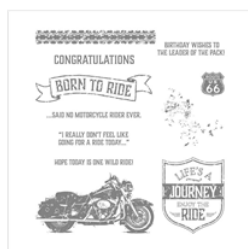

Supply List

Stesha Bloodhart
7154976313

Stesha@stampinhoot.com
stampinhoot.com

[One Wild Ride
Clear-Mount
Stamp Set -
141724](#)

Price: \$21.00

[One Wild Ride
Wood-Mount
Stamp Set -
141721](#)

Price: \$29.00