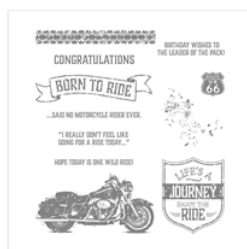

Supply List

Stesha Bloodhart
7154976313

Stesha@stampinhoot.com
stampinhoot.com

[One Wild Ride
Clear-Mount
Stamp Set -
141724](#)

Price: \$21.00

[One Wild Ride
Wood-Mount
Stamp Set -
141721](#)

Price: \$29.00