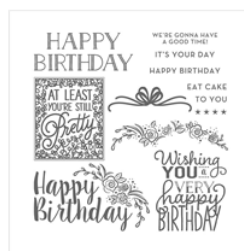

[Big On Birthdays Photopolymer Stamp Set - 142877](#)

Price: $27.00