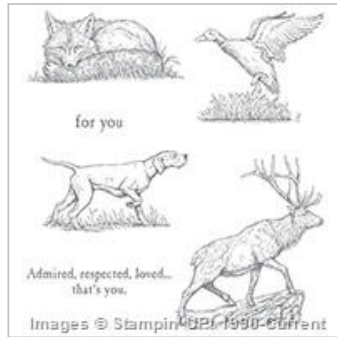

[The Wilderness
Awaits Clear-Mount
Stamp Set](#)

139365
$18.00